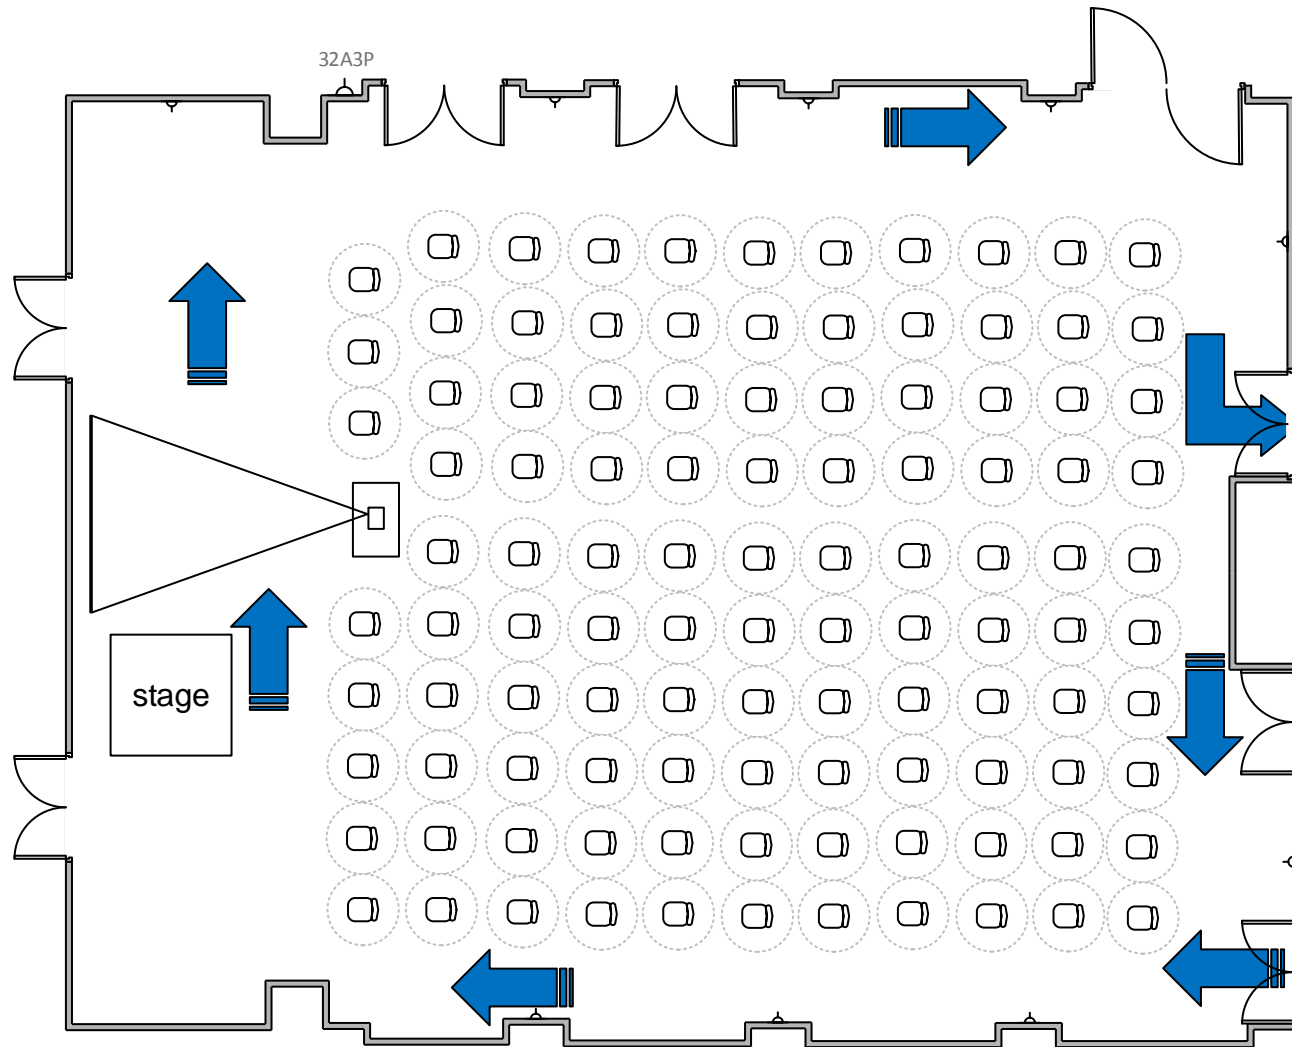

108 Theatre – 1m Spaced Apart

The Buckholt Suite – The Cheltenham Chase Hotel

Terrace

Buckholt Foyer

The Buckholt Suite